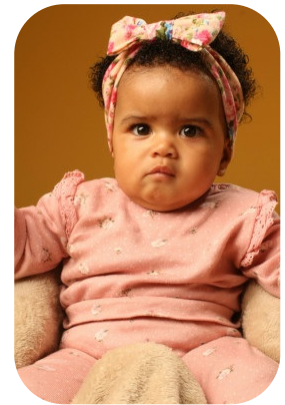

# Maria Habiba Koroma

Age: 0-5	Hair Color: Black	Eye Colour: Brown	Accent: London
Gender: F			
Location: London		Waist: 2	
		Bust: 6	
Drives: No		Hips: 3	

Talents  
CHILD MODELLING, EXTRAS

FOR ANY INQUIRIES PLEASE CONTACT US